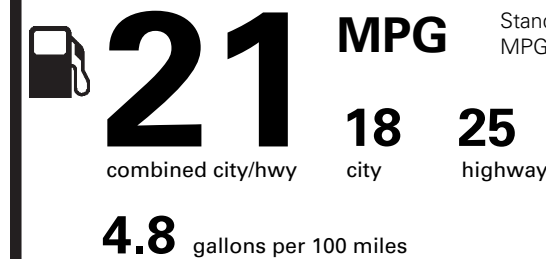

SAFETY/SECURITY

- ADVANCETRAC® WITH RSC®
- AIRBAGS - DUAL STAGE FRONT
- AIRBAGS - FRONT SEAT MOUNTED SIDE IMPACT
- AIRBAGS - SAFETY CANOPY®
- FRONT PASS. KNEE AIRBAG
- INDIV TIRE PRESS MONIT SYS
- LATCH CHILD SAFETY SYSTEM
- PERIMETER ALARM
- PERSONAL SAFETY SYSTEM™
- SOS POST-CRASH ALERT SYS™

WARRANTY

- 3YR/36,000 BUMPER / BUMPER
- 5YR/60,000 POWERTRAIN
- 5YR/60,000 ROADSIDE ASSIST

INCLUDED ON THIS VEHICLE

(MSRP)

EQUIPMENT GROUP 300A

OPTIONAL EQUIPMENT/OTHER

2019 MODEL YEAR	
RUBY RED METALLIC TINTED CC	395.00
.P255/50R20 A/S BSW TIRES	
CALIFORNIA EMISSIONS SYSTEM	NO CHARGE
TWIN PANEL MOONROOF	1,695.00
FORD SAFE AND SMART PACKAGE	1,020.00
.LANE-KEEPING SYSTEM	
.ADAPT CRUISE/COLLISION WARNIN	
.RAIN-SENSING WIPERS	
.AUTO HIGH BEAM HEADLAMPS	
LIMITED LUXURY PACKAGE	1,905.00
.20" PREM PNTD MACH ALUM WHLS	
2ND ROW OUTBOARD INFLAT BLTS	145.00
FRONT LICENSE PLATE BRACKET	NO CHARGE

PRICE INFORMATION

BASE PRICE	$44,915.00
TOTAL OPTIONS/OTHER	5,160.00
TOTAL VEHICLE & OPTIONS/OTHER	50,075.00
DESTINATION & DELIVERY	1,095.00

EPA DOT Fuel Economy and Environment

Gasoline Vehicle

Fuel Economy

Standard SUVs range from 13 to 93 MPG. The best vehicle rates 136 MPGe.

You spend **$2,000**

more in fuel costs over 5 years compared to the average new vehicle.

Annual fuel cost **$1,800**